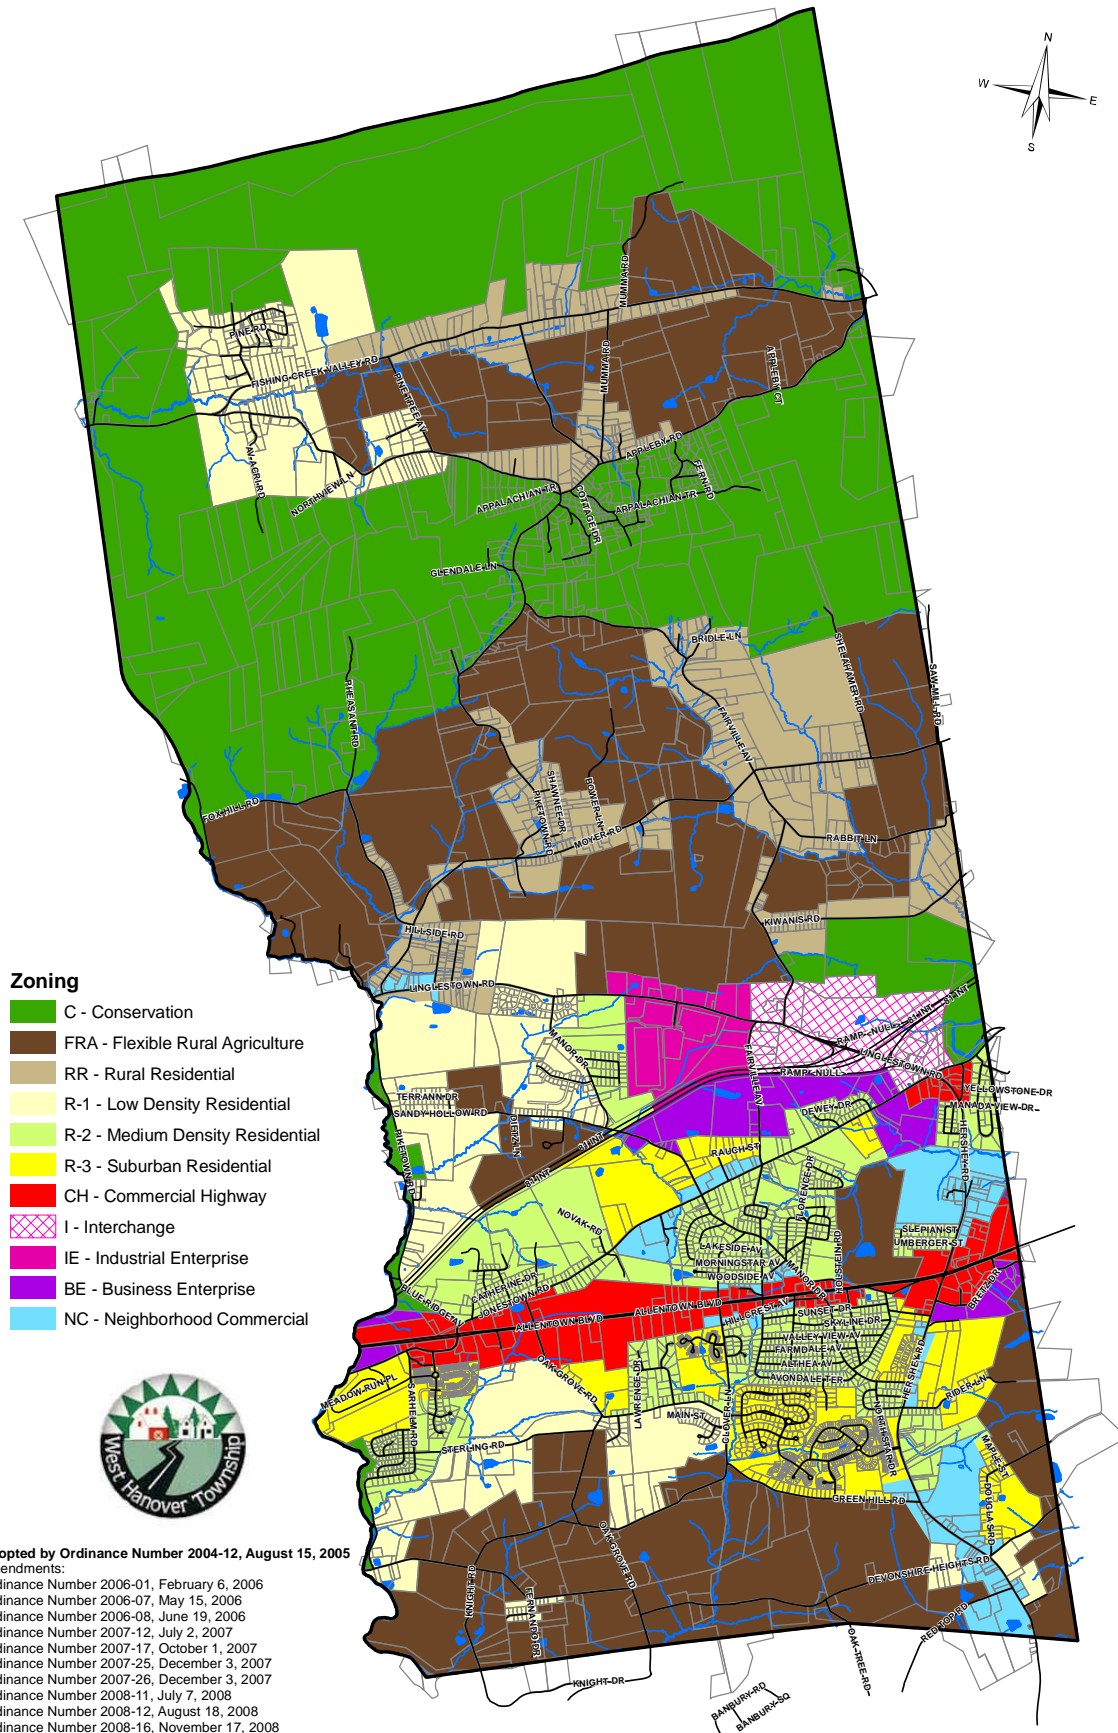

# West Hanover Township Dauphin County, Pennsylvania

3,000 1,500 0 3,000  
 Feet